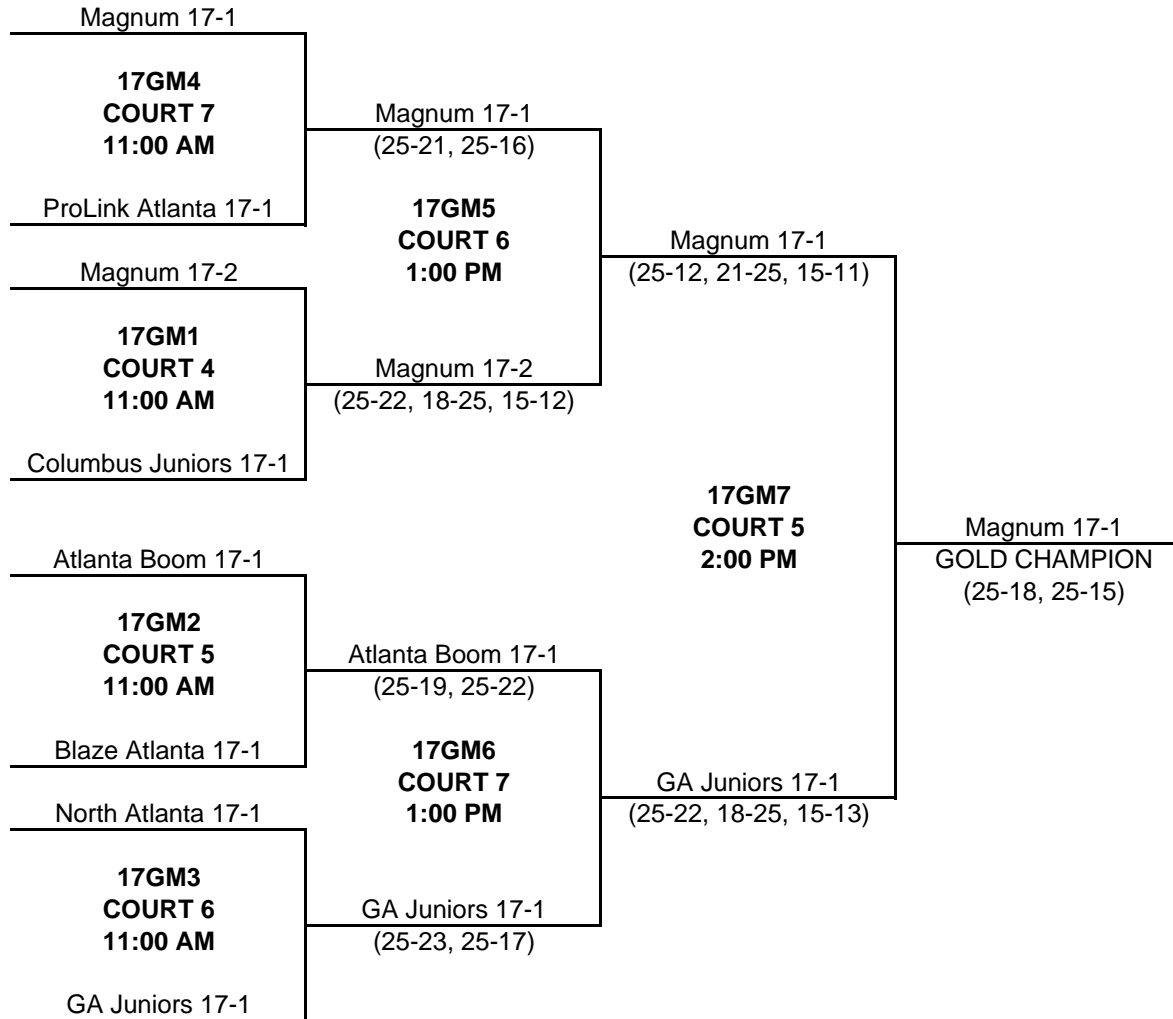

2009 SOUTHERN DRAW PLAYOFF BRACKETS 17 POWER

1/19/2009 6:18 PM

GOLD BRACKET

LOSING TEAM IN ALL PLAYOFF MATCHES MUST STAY AND REF THE NEXT MATCH ON THEIR COURT