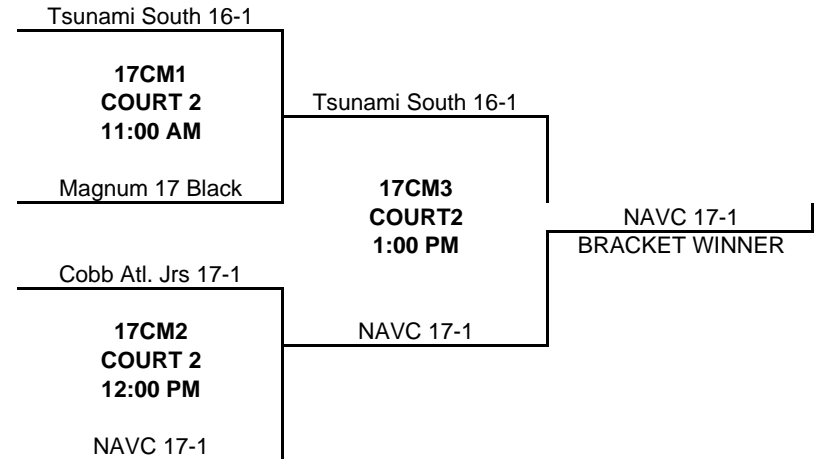

2010 SOUTHERN DRAW PLAYOFF BRACKETS 17 POWER

GOLD BRACKET

CONSOLATION BRACKET

LOSING TEAM IN ALL PLAYOFF MATCHES MUST STAY AND REF THE NEXT MATCH ON THEIR COURT