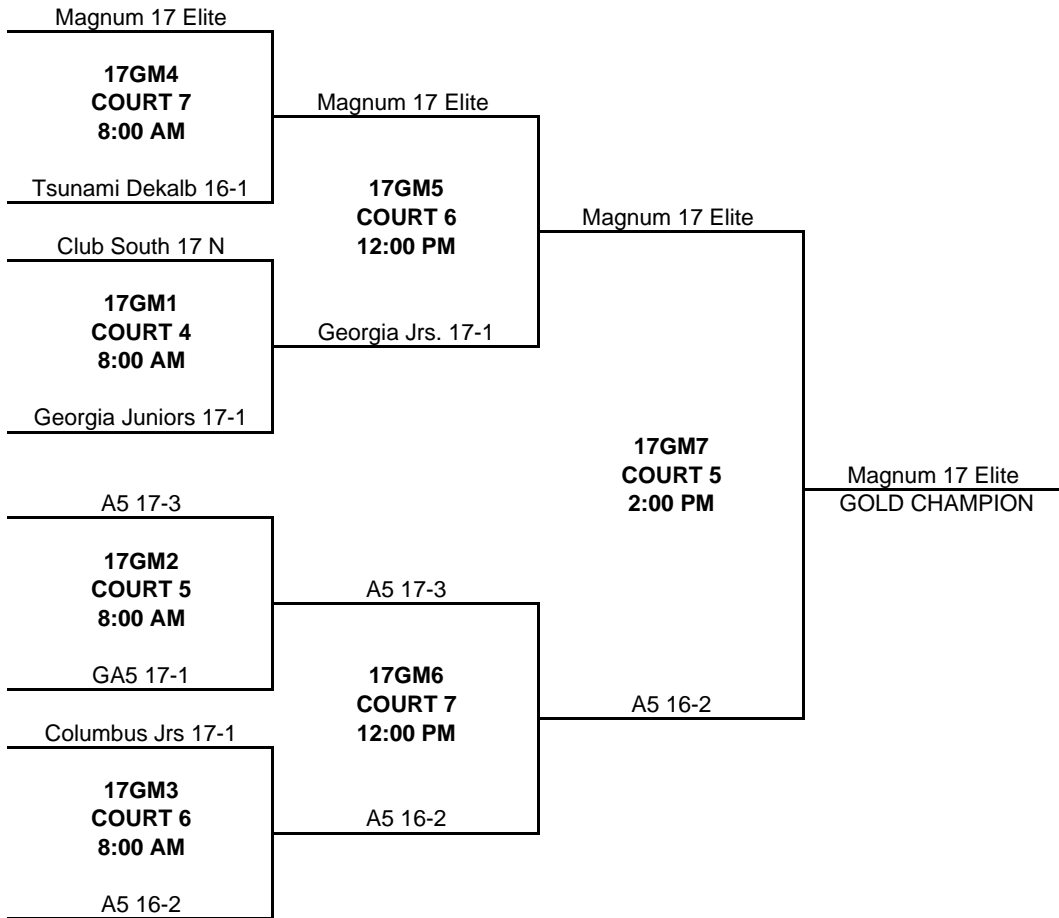

2010 SOUTHERN DRAW PLAYOFF BRACKETS 17 POWER

GOLD BRACKET

CONSOLATION BRACKET

LOSING TEAM IN ALL PLAYOFF MATCHES MUST STAY AND REF THE NEXT MATCH ON THEIR COURT