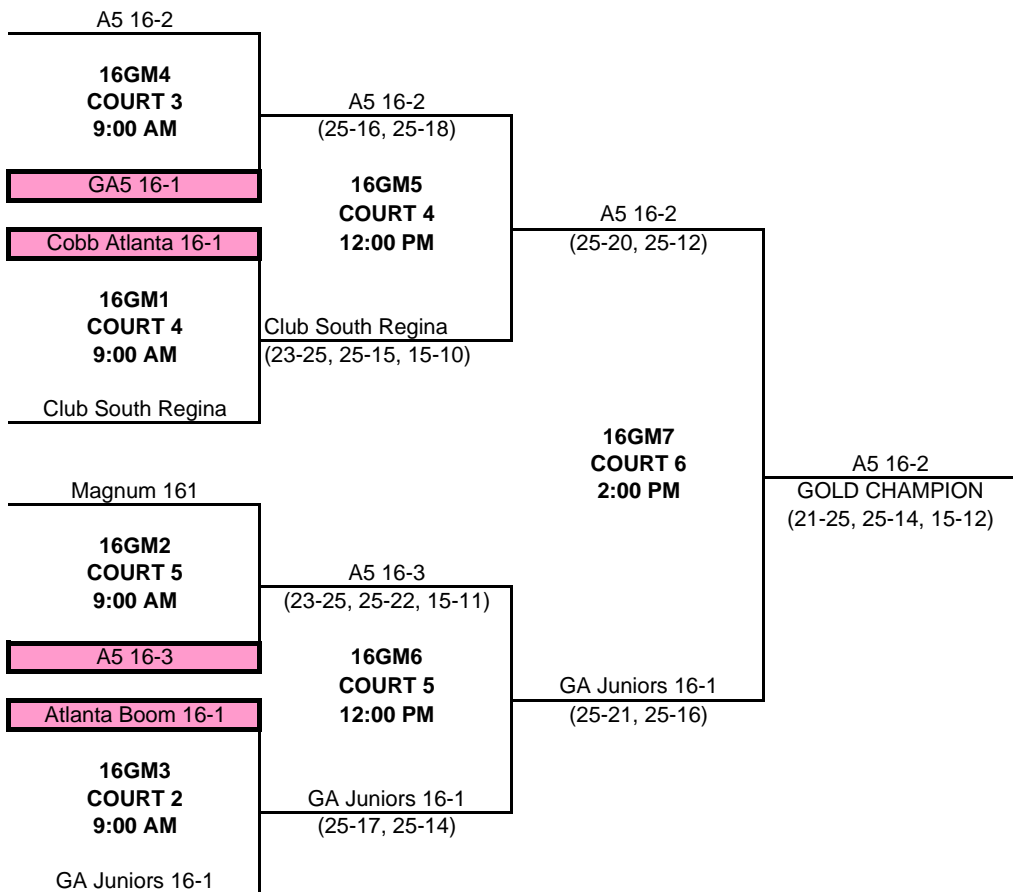

2009 SOUTHERN DRAW PLAYOFF BRACKETS 16 POWER

GOLD BRACKET

CONSOLATION BRACKET

LOSING TEAM IN ALL PLAYOFF MATCHES MUST STAY AND REF THE NEXT MATCH ON THEIR COURT

Cobb Atlanta 16-1	REF'S AT 8:00 AM ON COURT 4
A5 16-3	REF'S AT 8:00 AM ON COURT 5
Atlanta Boom 16-1	REF'S AT 8:00 AM ON COURT 2
GA5 16-1	REF'S AT 8:00 AM ON COURT 3