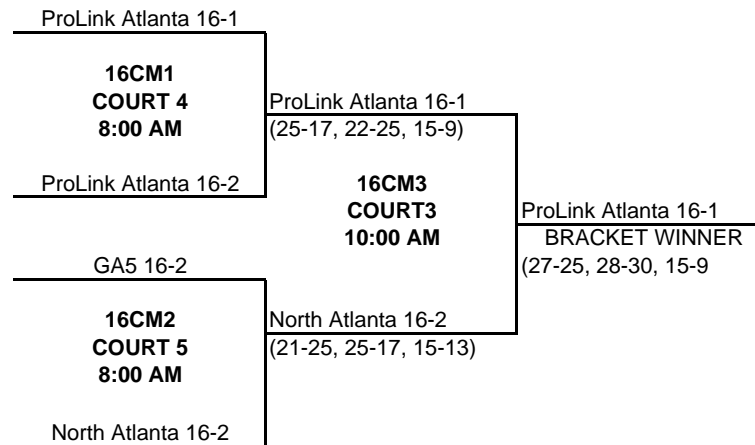

2009 SOUTHERN DRAW PLAYOFF BRACKETS 16 POWER

GOLD BRACKET

CONSOLATION BRACKET

LOSING TEAM IN ALL PLAYOFF MATCHES MUST STAY AND REF THE NEXT MATCH ON THEIR COURT

Cobb Atlanta 16-1	REF'S AT 8:00 AM ON COURT 4
A5 16-3	REF'S AT 8:00 AM ON COURT 5
Atlanta Boom 16-1	REF'S AT 8:00 AM ON COURT 2
GA5 16-1	REF'S AT 8:00 AM ON COURT 3