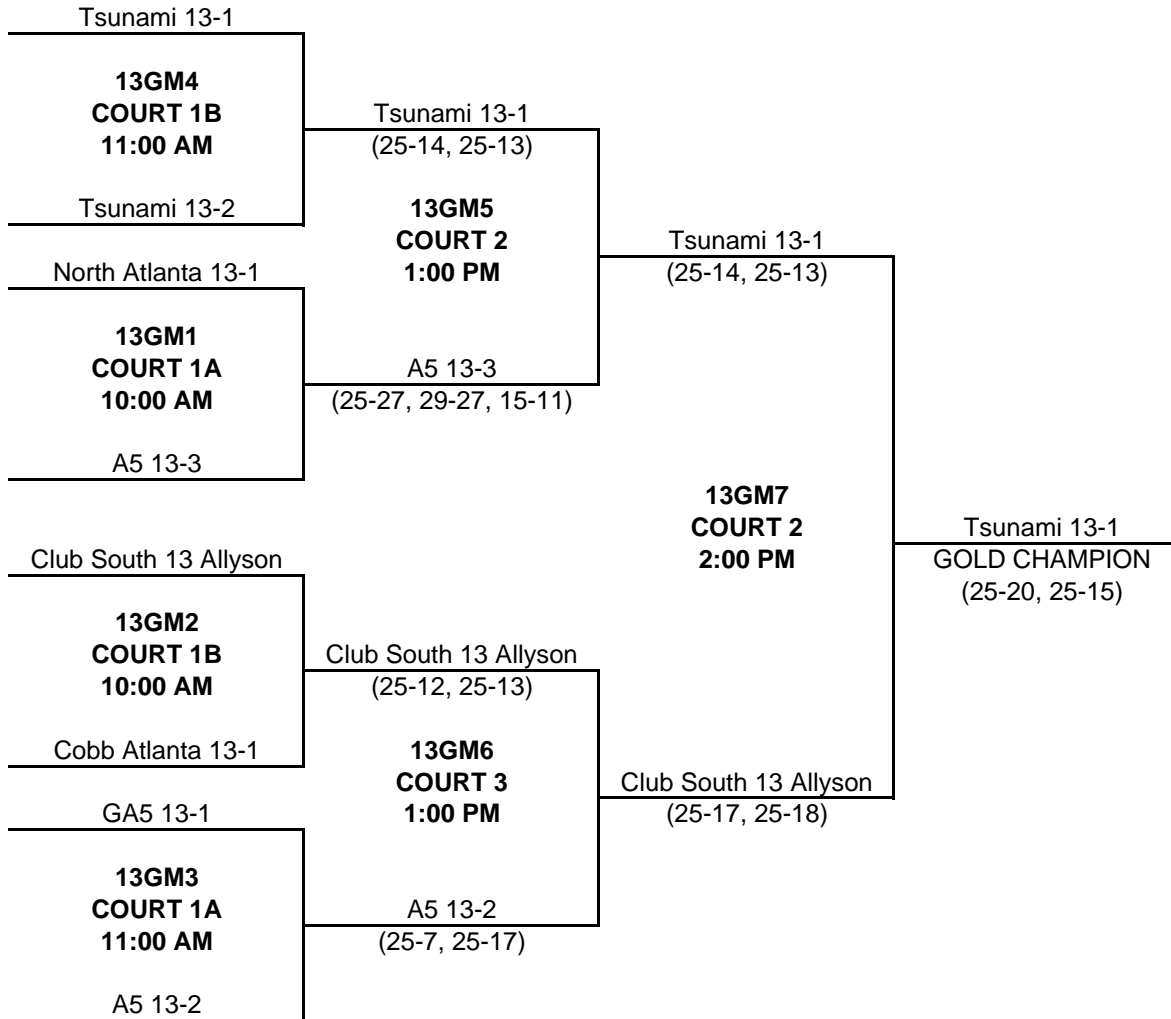

2009 SOUTHERN DRAW PLAYOFF BRACKETS 13 POWER

1/19/2009 6:19 PM

GOLD BRACKET

LOSING TEAM IN ALL PLAYOFF MATCHES MUST STAY AND REF THE NEXT MATCH ON THEIR COURT